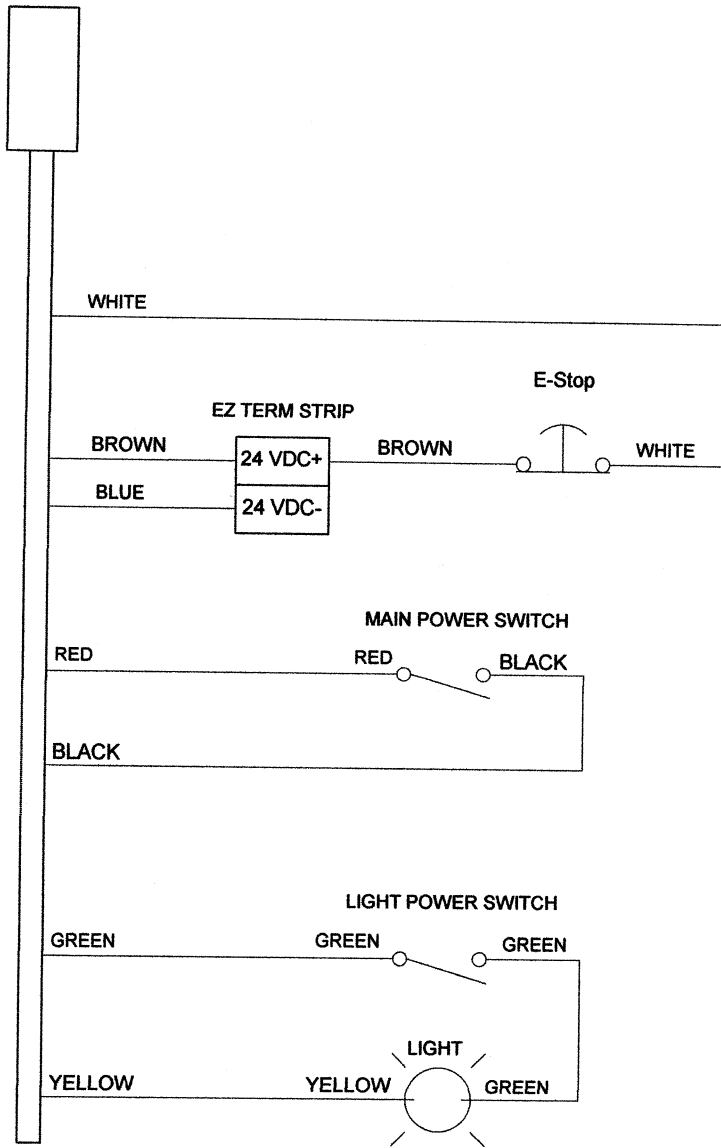

CONTROL TERMINAL MAIN CONTROL PANEL

10 WIRE CABLE FROM HEAD PLATFORM

PLC COMM CABLE FROM HEAD PLATFORM

PLC COMMUNICATION CABLE PLUG